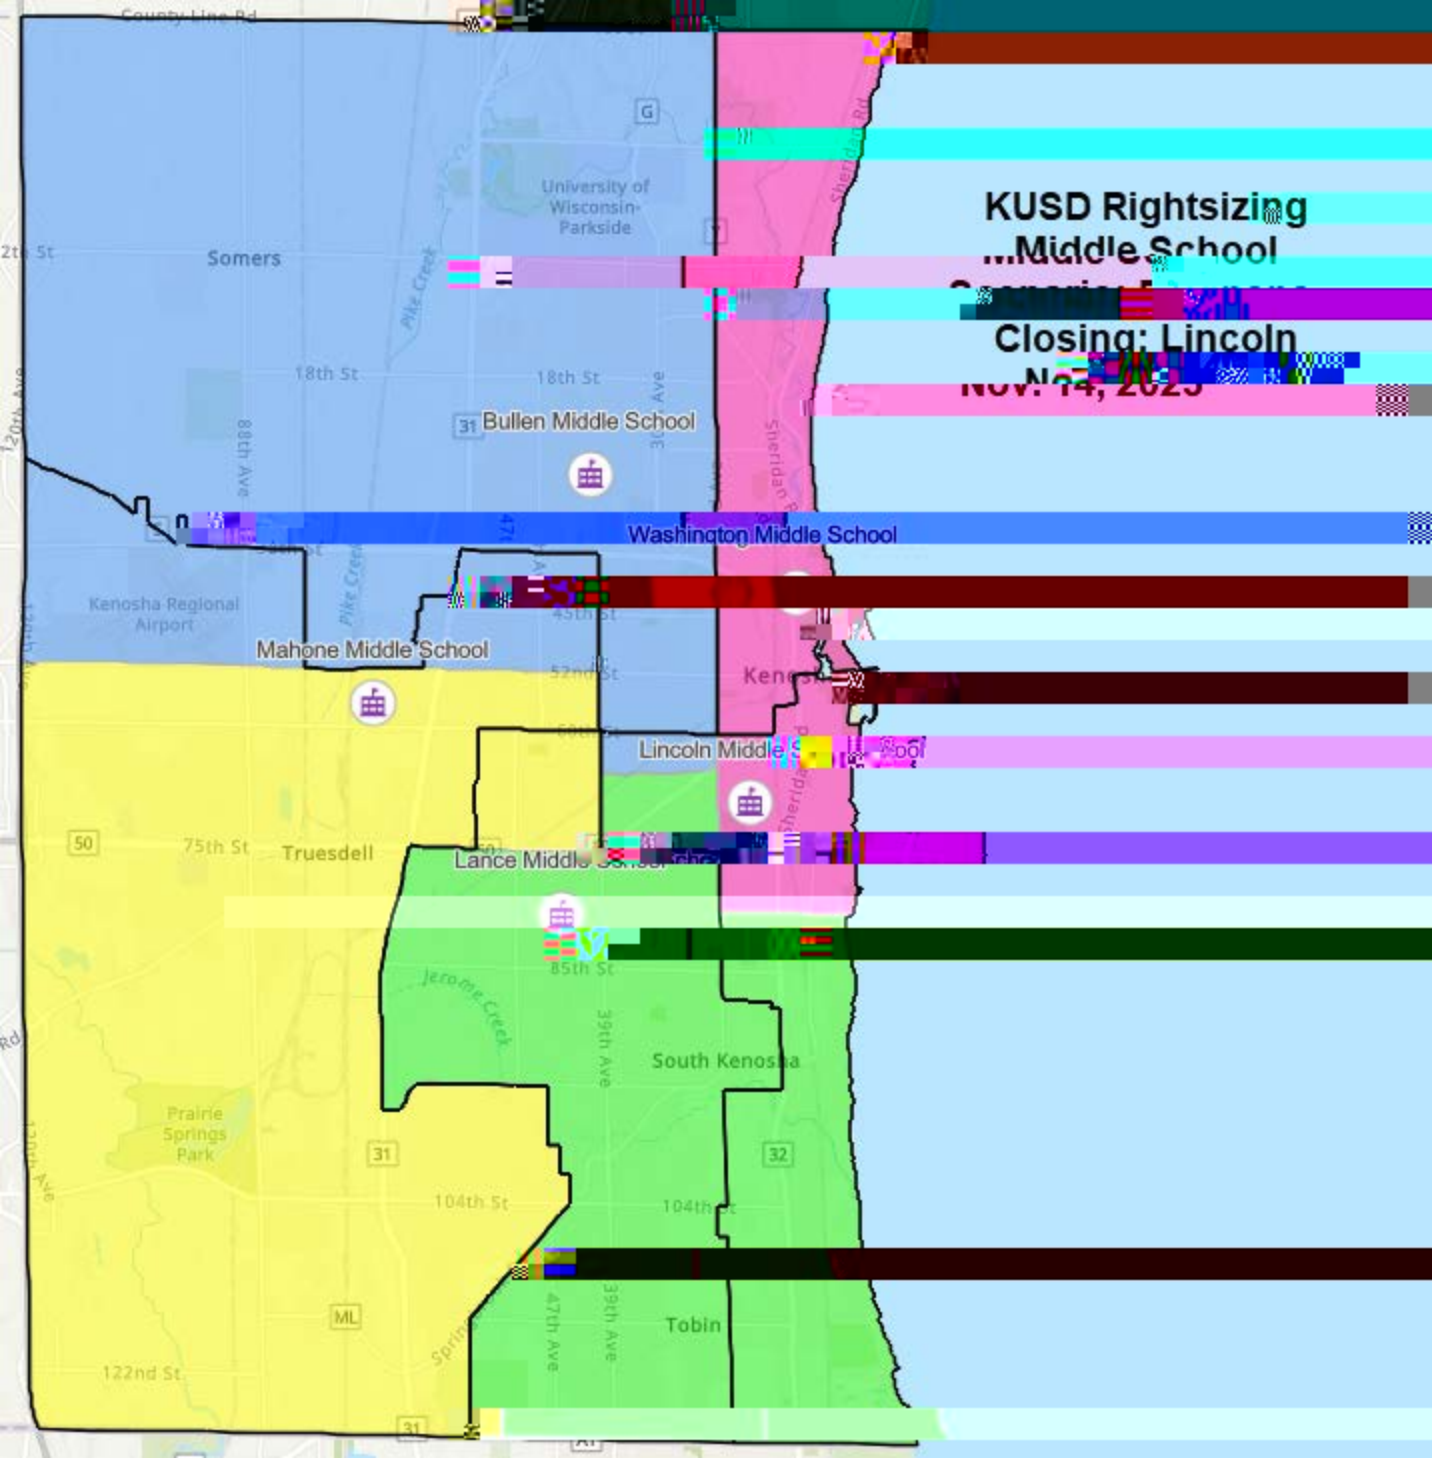

KUSD Rightsizing Elementary School

Scenario: Grape
Closing: EBSOLA-CA,
Jefferson, M,
Stocker and Vernoh

Nov. 14, 2023

KUSD Right Sizing

Clustering: EBSOLA-C

Mckinley, and vernon
Nov. 14, 2023

**Elementary School
Closing Scenario: Strawberry
Closing: EBSOLA-CA,
Jefferson, McKinley,
Bernon
Nov. 14, 2023**

KUSD Rightsizing Elementary Scenario: Cherry Closing: Grant, and Vernon

Conversion FBSOLA
CA & Washington
PK-8 School at the
FBSOLA Building

KUSD Realigning

Middle School

Scenario: Cherry

CA & Washington
PK-8 School at the
EBSOLA Building
Nov. 14, 2023

KUSD Rightsizing ...Middle School

Closing: Lincoln
Nov. 14, 2023

**K11SD Districting
Middle School
Scenario: Mango
Closing: Washington
Nov. 14, 2023**

KUSD Rights
Bradford High School
Scenario: Orange
Closing: Reuther
Nov. 14, 2023