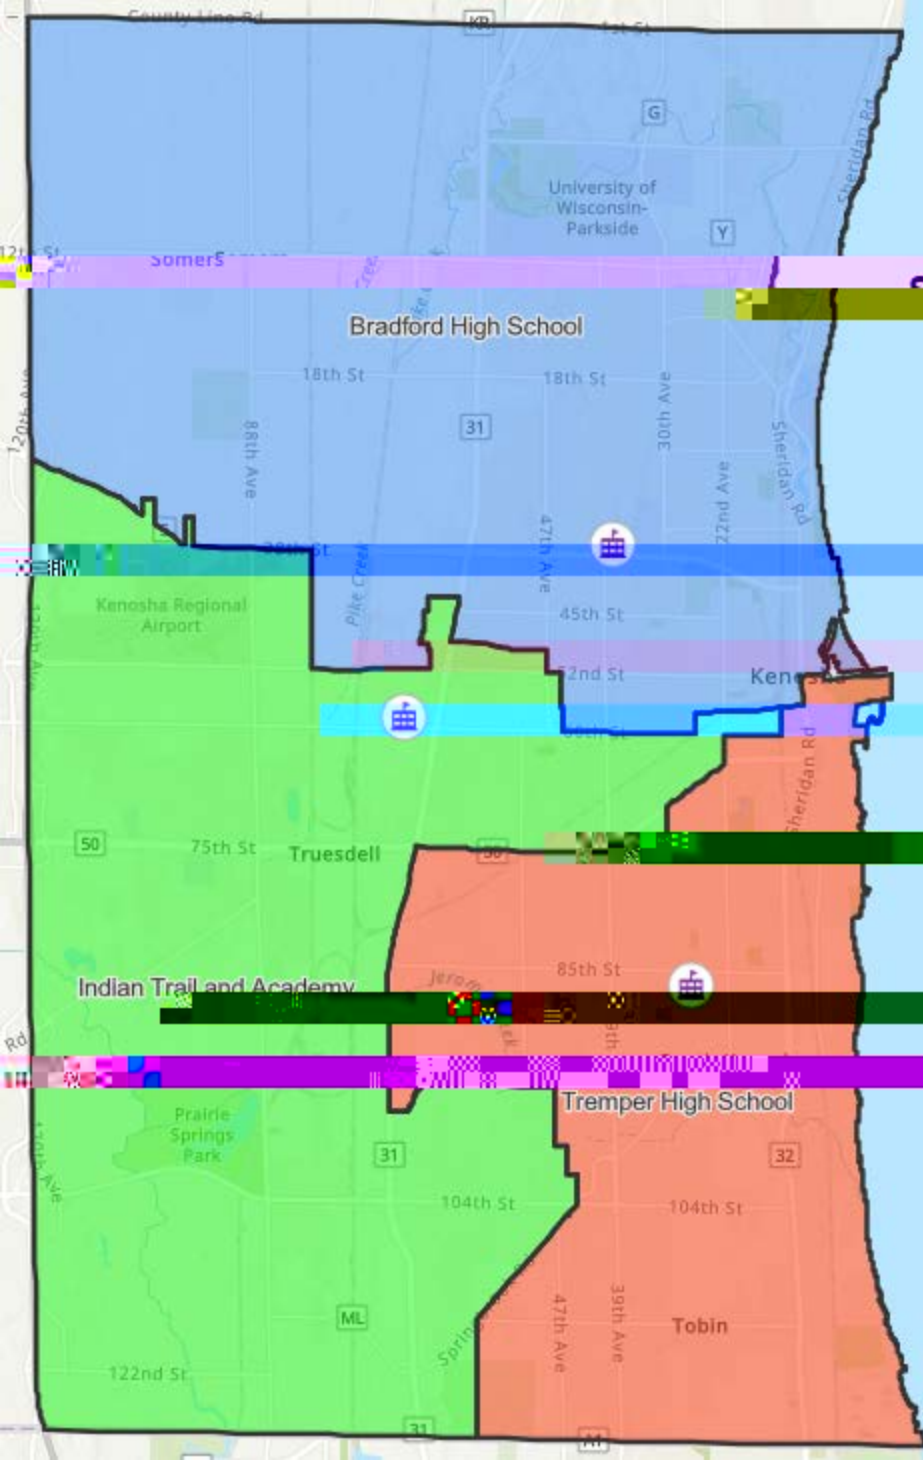

KUSD Rightsizing Elementary School

Scenario: Grape
Closing: EBSOLA-CA,
Jefferson, M,
Stocker and Vernoh

Nov. 14, 2023

KUSD Right Sizing

Clustering: EBSOLA-C

Mckinley, and vernon
Nov. 14, 2023

**Elementary School
Closing Scenario: Strawberry
Closing: EBSOLA-CA,
Jefferson, McKinley,
Bernon
Nov. 14, 2023**

KUSD Rightsizing Elementary Scenario: Cherry Closing: Grant, and Vernon

Conversion FBSOLA
CA & Washington
PK-8 School at the
FBSOLA Building

KUSD Realigning

Middle School

Scenario: Cherry

CA & Washington
PK-8 School at the
EBSOLA Building
Nov. 14, 2023

KUSD Rightsizing ...Middle School

Closing: Lincoln
Nov. 14, 2023

**K11SD Districting
Middle School
Scenario: Mango
Closing: Washington
Nov. 14, 2023**

KUSD Rights
Bradford High School
Scenario: Orange
Closing: Reuther
Nov. 14, 2023