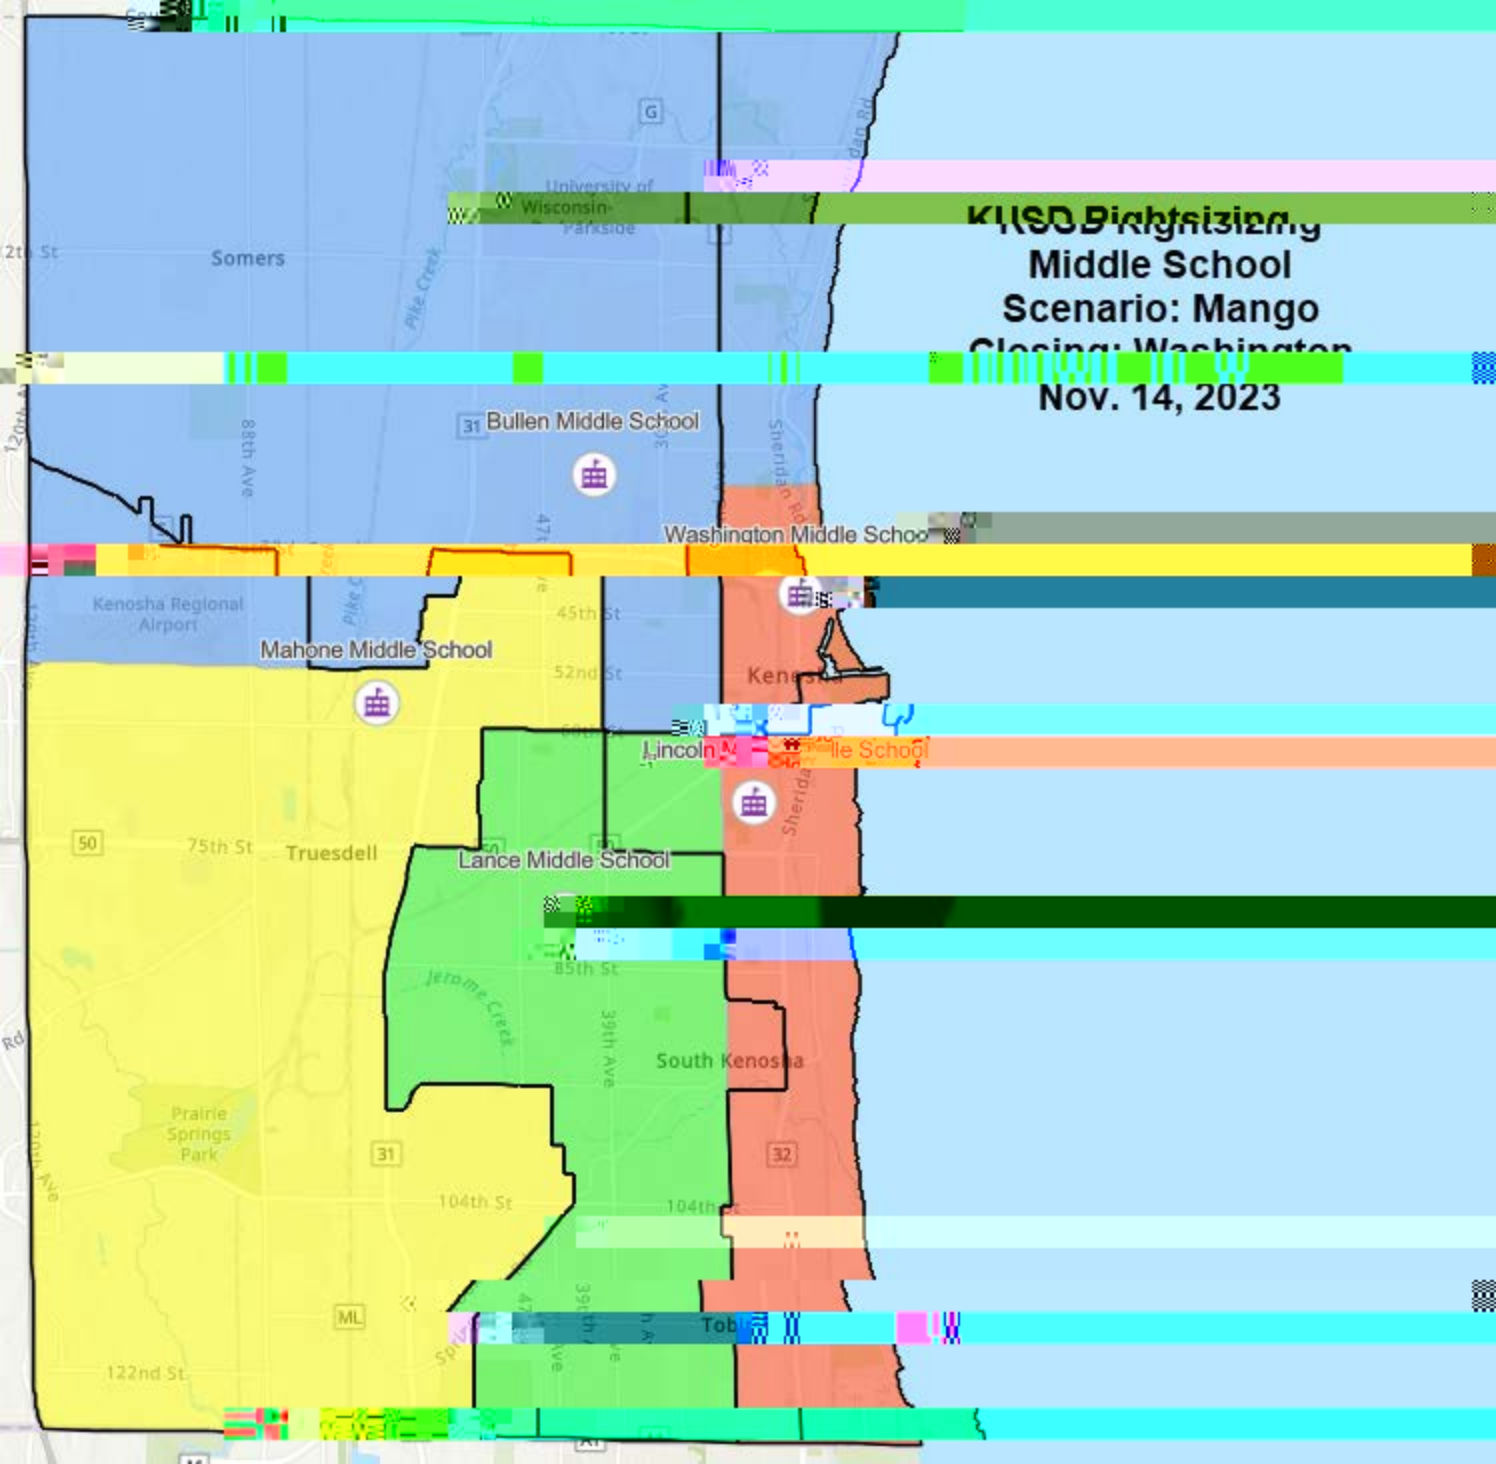

KUSD Rightsizing Elementary School

Scenario: Grape
Closing: EBSOLA-CA,
Jefferson, M,
Stocker and Vernoh

Nov. 14, 2023

KUSD Right Sizing

Clustering: EBSOLA-C

Mckinley, and vernon
Nov. 14, 2023

**Elementary School
Closing Scenario: Strawberry
Closing: EBSOLA-CA,
Jefferson, McKinley,
Bernon
Nov. 14, 2023**

KUSD Rightsizing Elementary Scenario: Cherry Closing: Grant, and Vernon

Conversion FBSOLA
CA & Washington
PK-8 School at the
FBSOLA Building

KUSD Realigning

Middle School

Scenario: Cherry

CA & Washington
PK-8 School at the
EBSOLA Building
Nov. 14, 2023

KUSD Rightsizing ...Middle School

Closing: Lincoln
Nov. 14, 2023

**K11SD Districting
Middle School
Scenario: Mango
Closing: Washington
Nov. 14, 2023**

KUSD Rights
Bradford High School
Scenario: Orange
Closing: Reuther
Nov. 14, 2023