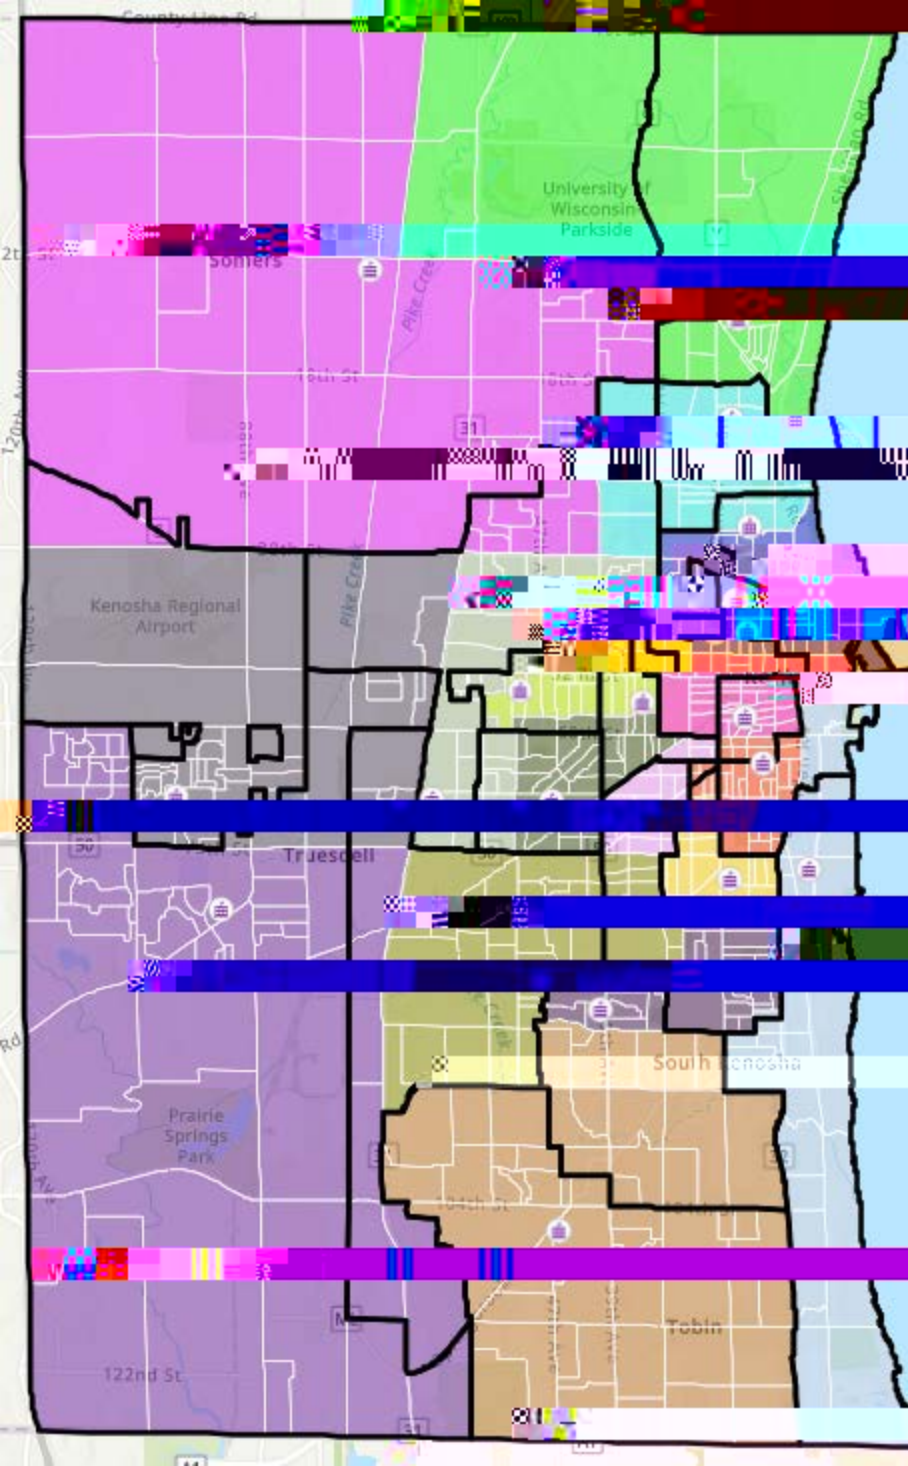

KUSD Rightsizing Elementary School

Scenario: Grape
Closing: EBSOLA-CA,
Jefferson, M,
Stocker and Vernoh

Nov. 14, 2023

KUSD Right Sizing

Clustering: EBSOLA-C

Mckinley, and vernon
Nov. 14, 2023

**Elementary School
Closing Scenario: Strawberry
Closing: EBSOLA-CA,
Jefferson, McKinley,
Bernon
Nov. 14, 2023**

KUSD Rightsizing Elementary Scenario: Cherry Closing: Grant, and Vernon

Conversion FBSOLA
CA & Washington
PK-8 School at the
FBSOLA Building

KUSD Realigning

Middle School

Scenario: Cherry

CA & Washington
PK-8 School at the
EBSOLA Building
Nov. 14, 2023

KUSD Rightsizing ...Middle School

Closing: Lincoln
Nov. 14, 2023

**K11SD Districting
Middle School
Scenario: Mango
Closing: Washington
Nov. 14, 2023**

KUSD Rights
Bradford High School
Scenario: Orange
Closing: Reuther
Nov. 14, 2023