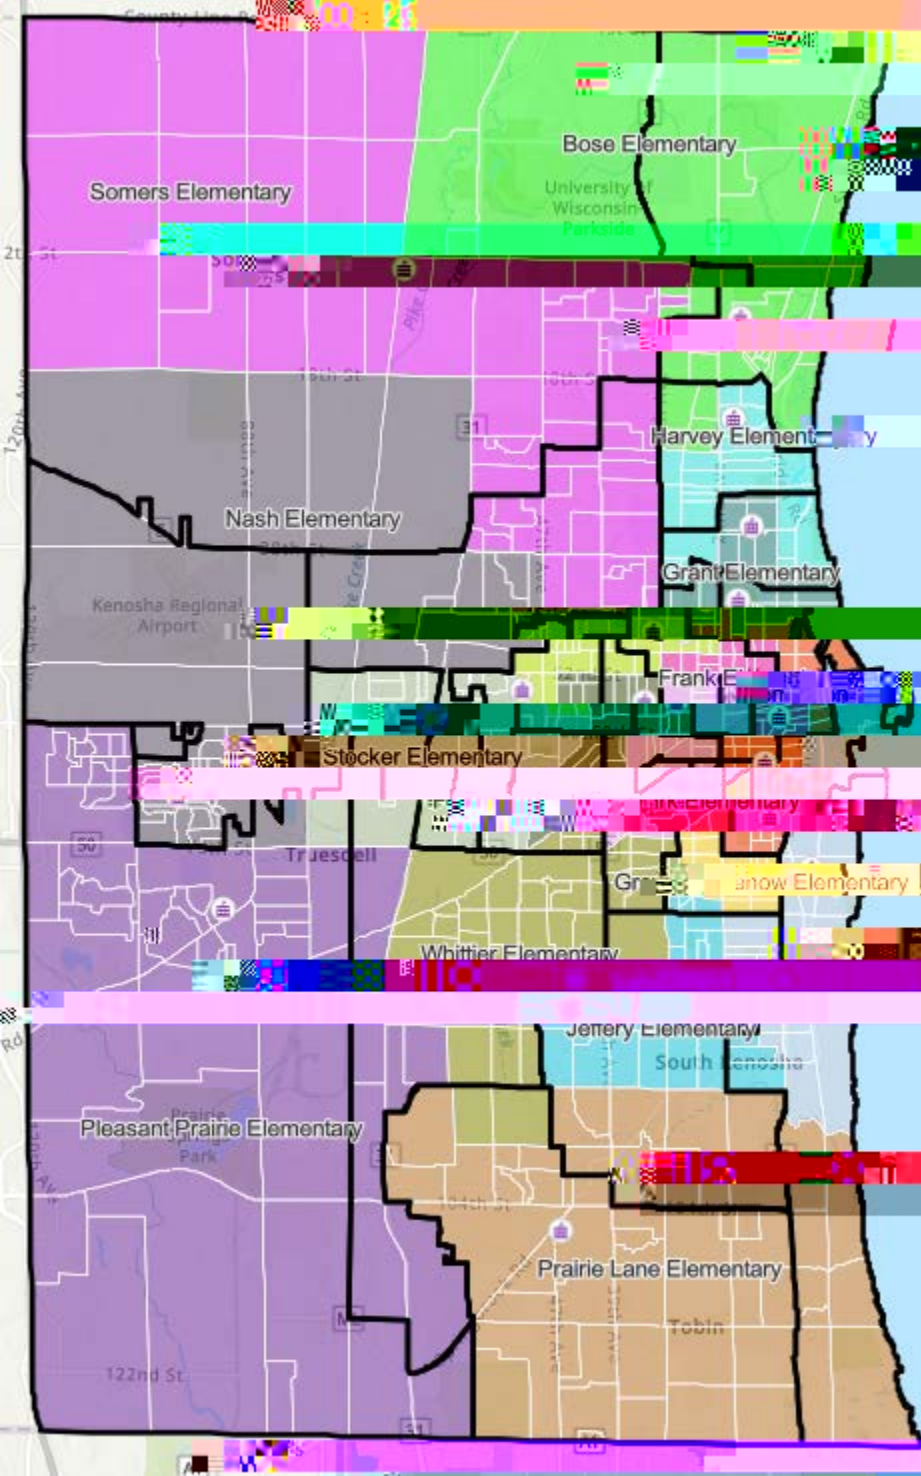

KUSD Rightsizing Elementary School

Scenario: Grape
Closing: EBSOLA-CA,
Jefferson, M,
Stocker and Vernoh

Nov. 14, 2023

KUSD Right Sizing

Clustering: EBSOLA-C

Mckinley, and vernon
Nov. 14, 2023

**Elementary School
Closing Scenario: Strawberry
Closing: EBSOLA-CA,
Jefferson, McKinley,
Bernon
Nov. 14, 2023**

KUSD Rightsizing Elementary Scenario: Cherry Closing: Grant, and Vernon

Conversion FBSOLA
CA & Washington
PK-8 School at the
FBSOLA Building

KUSD Realigning

Middle School

Scenario: Cherry

CA & Washington
PK-8 School at the
EBSOLA Building
Nov. 14, 2023

KUSD Rightsizing ...Middle School

Closing: Lincoln
Nov. 14, 2023

**K11SD Districting
Middle School
Scenario: Mango
Closing: Washington
Nov. 14, 2023**

KUSD Rights
Bradford High School
Scenario: Orange
Closing: Reuther
Nov. 14, 2023