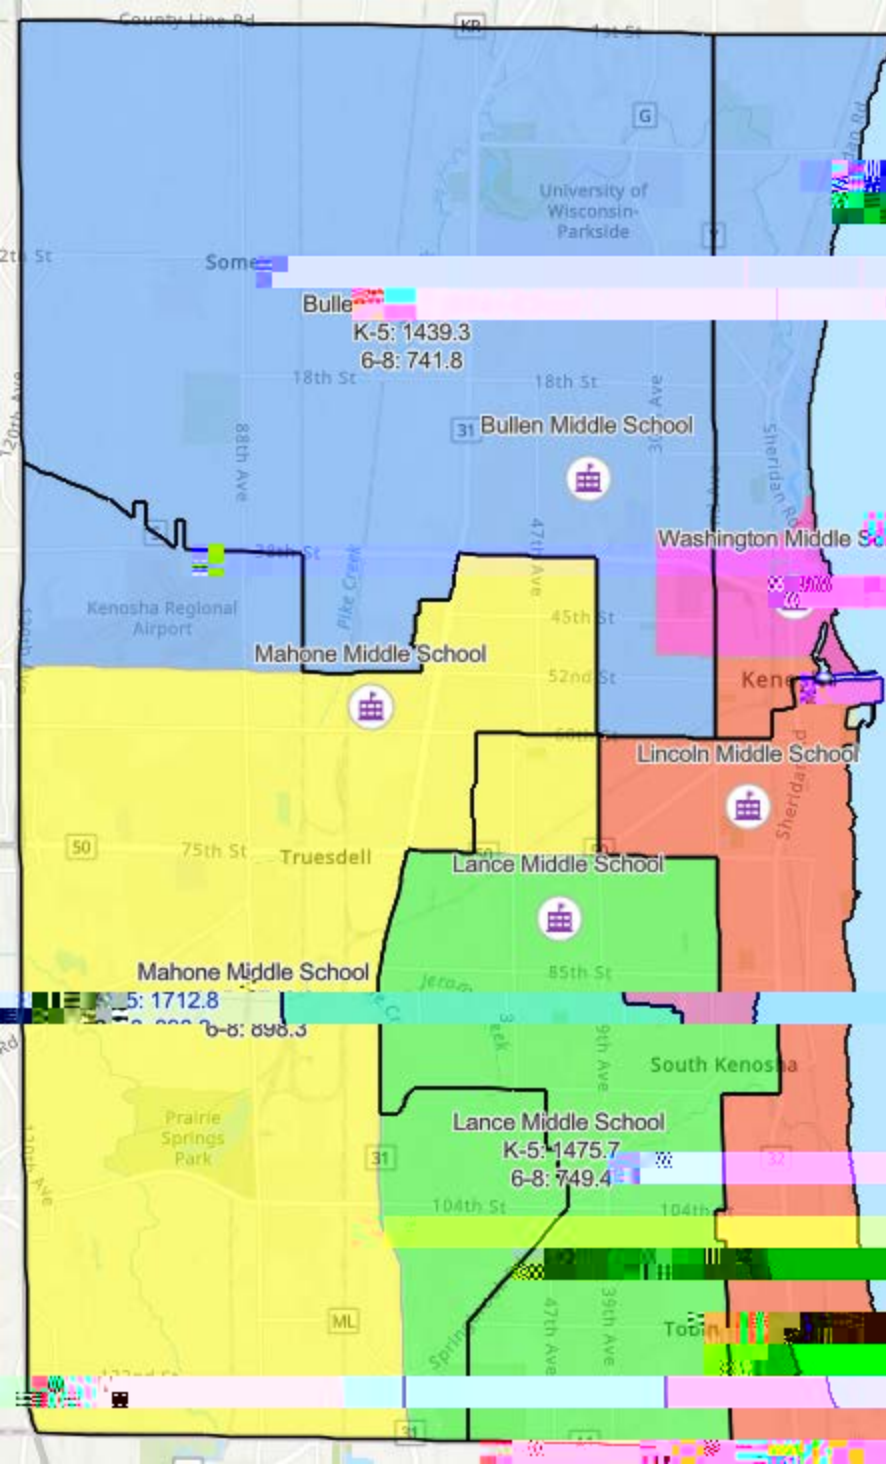

KUSD Rightsizing Elementary School

Scenario: Grape
Closing: EBSOLA-CA,
Jefferson, M,
Stocker and Vernoh

Nov. 14, 2023

KUSD Right Sizing

Clustering: EBSOLA-C

Mckinley, and vernon
Nov. 14, 2023

**Elementary School
Closing Scenario: Strawberry
Closing: EBSOLA-CA,
Jefferson, McKinley,
Bernon
Nov. 14, 2023**

KUSD Rightsizing Elementary Scenario: Cherry Closing: Grant, and Vernon

Conversion FBSOLA
CA & Washington
PK-8 School at the
FBSOLA Building

KUSD Realigning

Middle School

Scenario: Cherry

CA & Washington
PK-8 School at the
EBSOLA Building
Nov. 14, 2023

KUSD Rightsizing ...Middle School

Closing: Lincoln
Nov. 14, 2023

**K11SD Districting
Middle School
Scenario: Mango
Closing: Washington
Nov. 14, 2023**

KUSD Rights
Bradford High School
Scenario: Orange
Closing: Reuther
Nov. 14, 2023